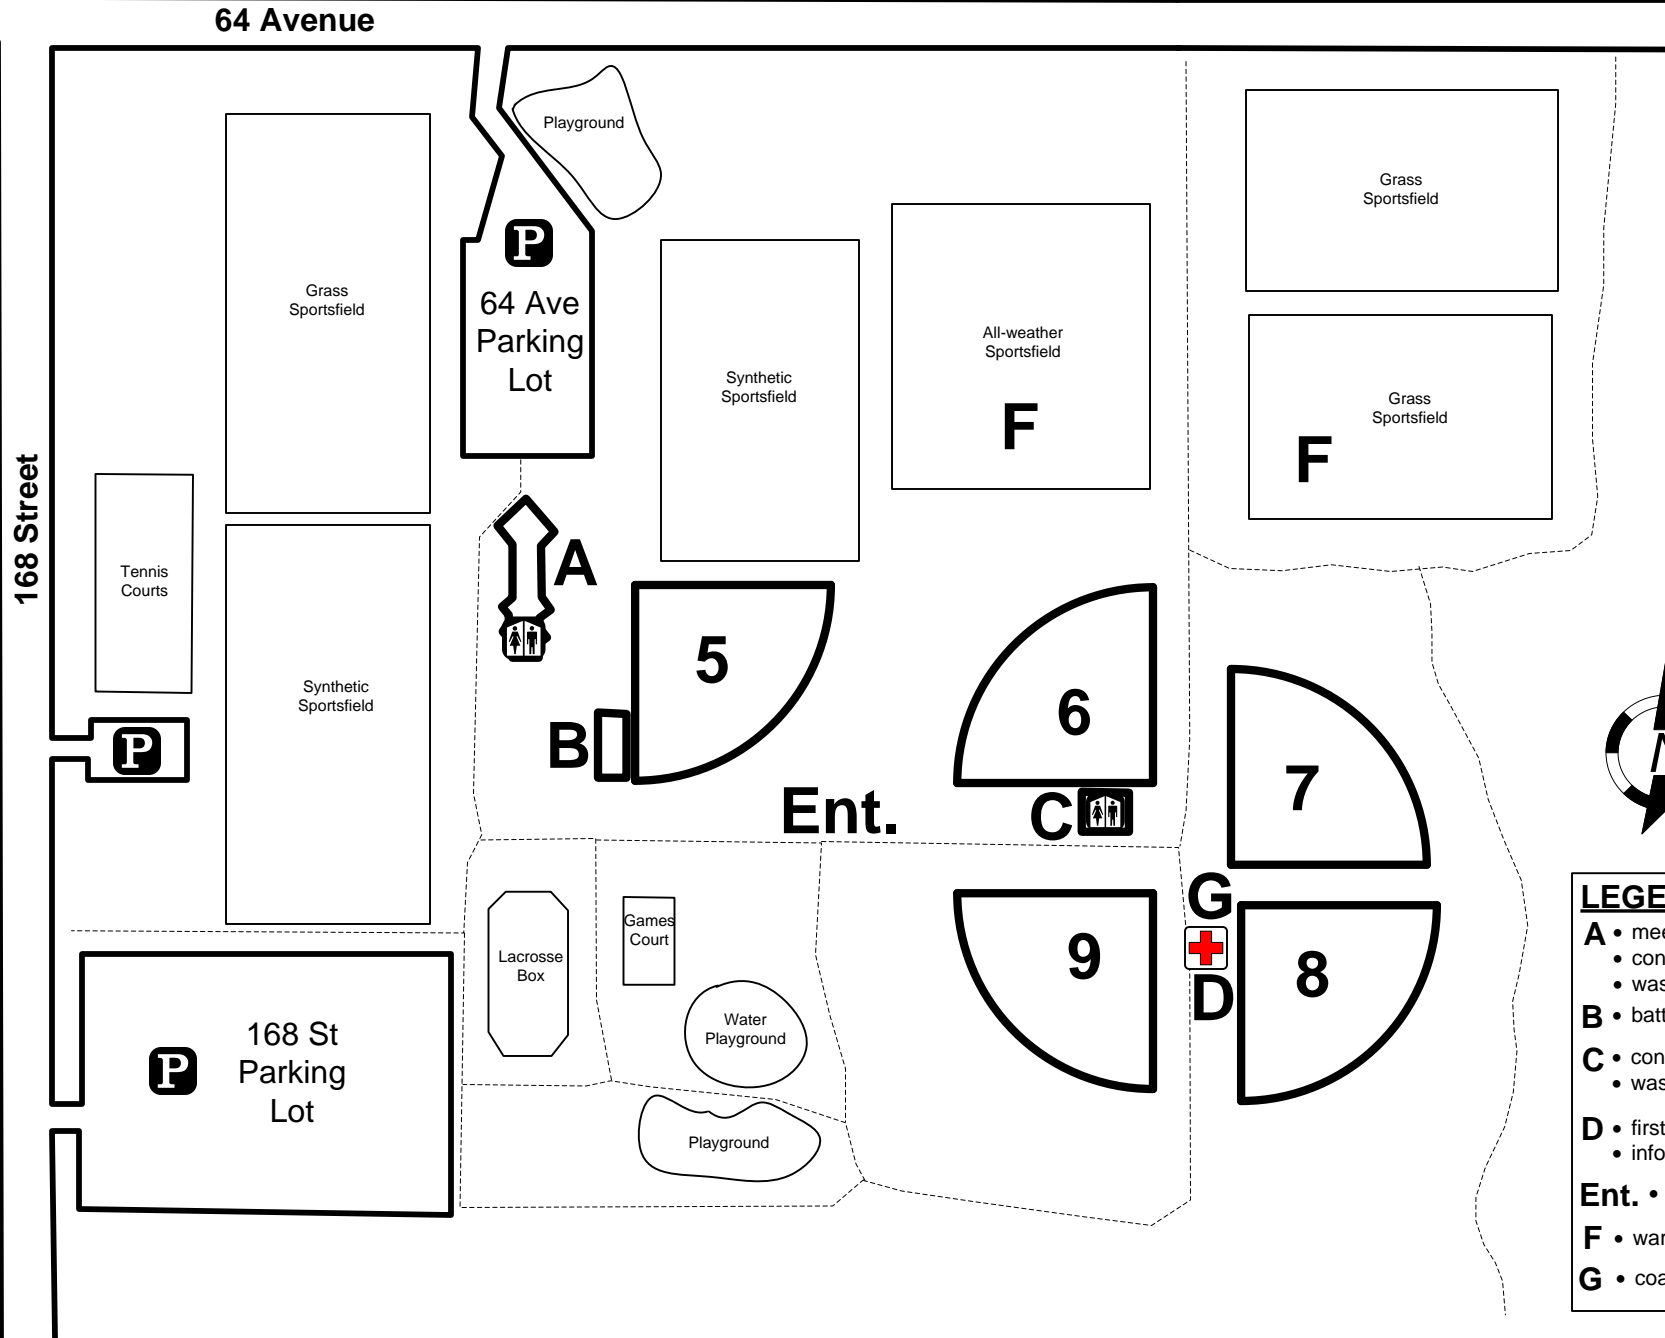

Canadian Open Fastpitch 2010

Cloverdale Athletic Park

LEGEND:

- A** • meeting room
• concession
• washrooms
- B** • batting cage
- C** • concession
• washrooms
- D** • first aid tent
• info booth
- Ent.** • entrance
- F** • warm-up area
- G** • coaches area